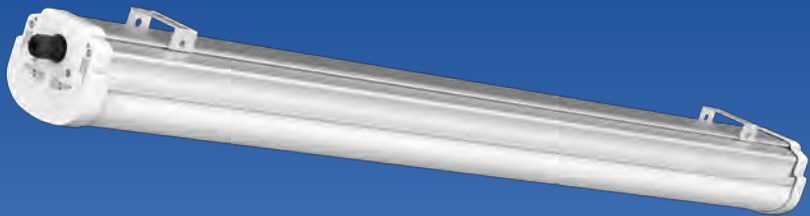

Divetta®

Triproof Light Series