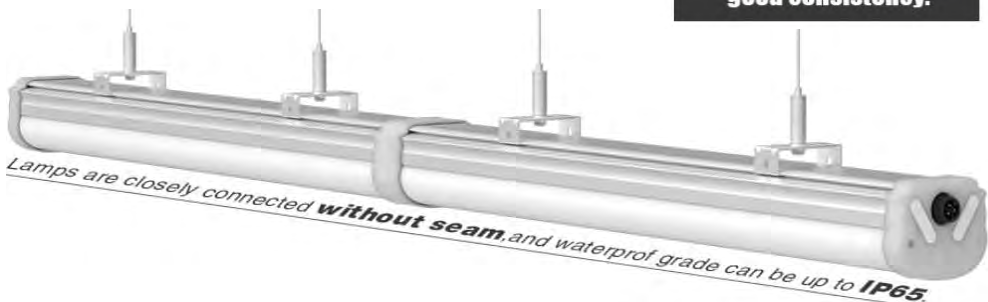

## Connection 3:

With female and male connector, easy to connect. Seamless version.

Seamless joint, IP65

The male and cap end and female cap can be butt jointed

No dark area on the joint, good consistency.

Lamps are closely connected **without seam**, and waterprof grade can be up to **IP65**.

**Connection 4:**  
With cable

**Installation:** Ceiling and suspension

**Options of your choice:**

- Emergency tri-proof lamp with 30% output and working time more than 3hours
- Dimmable type
- Available with sensor, motion sensor