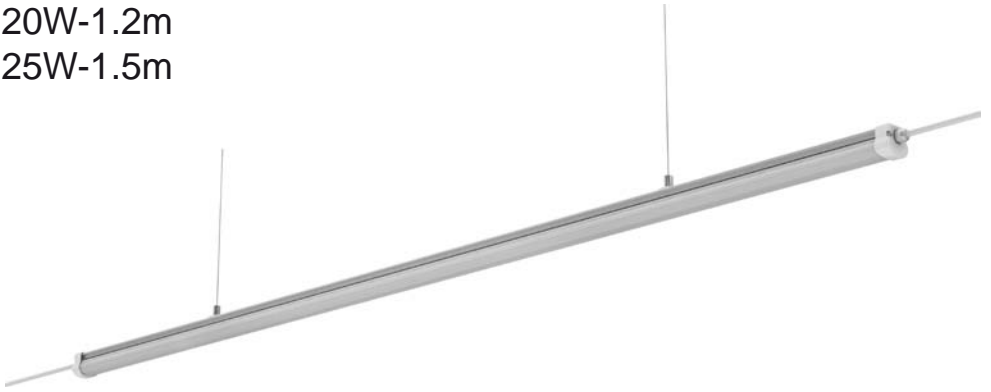

## **ArcS II B**

with built-in driver

20W-0.6m

40W-1.2m

50W-1.5m

60W-1.8m

## Specification

Aluminum  
heat sink

Waterproof connector, easy  
to maintain

Safer with metal hanger

Highly anti-impact

850°C fire resistance

CRI≥80

Different lighting efficiency:  
150lm/W, 120lm/W, 100lm/W