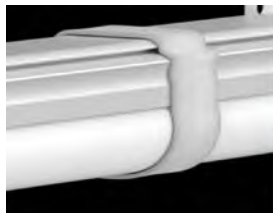

## Connection 1:

With female and male connector, easy to connect.

## Connection 2:

With female and male connector, easy to connect.

## Connection 3:

With female and male connector, easy to connect. Seamless version.

Seamless joint, IP65

The male and cap end and female cap can be butt jointed

No dark area on the joint, good consistency.